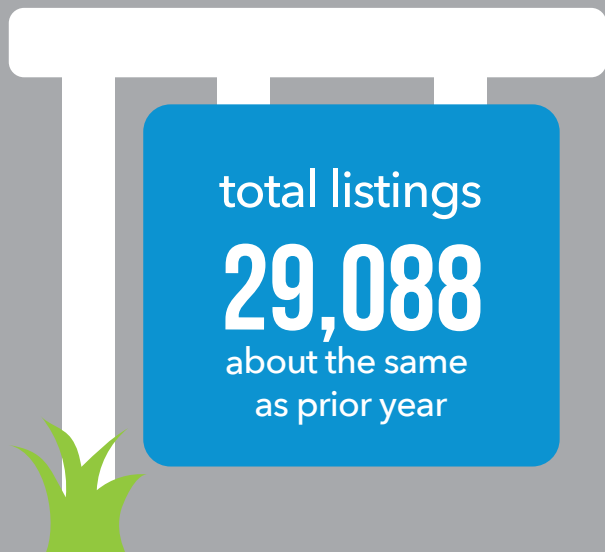

HOUSTON-THE WOODLANDS-SUGAR LAND MSA:
COUNTIES OF AUSTIN, BRAZORIA, CHAMBERS, FORT BEND,
GALVESTON, HARRIS, LIBERTY, MONTGOMERY, WALLER

REAL ESTATE AT-A-GLANCE
TARVER ABSTRACT CO.
JUNE 2018

number of home sales

the average
price of a
home

months of inventory